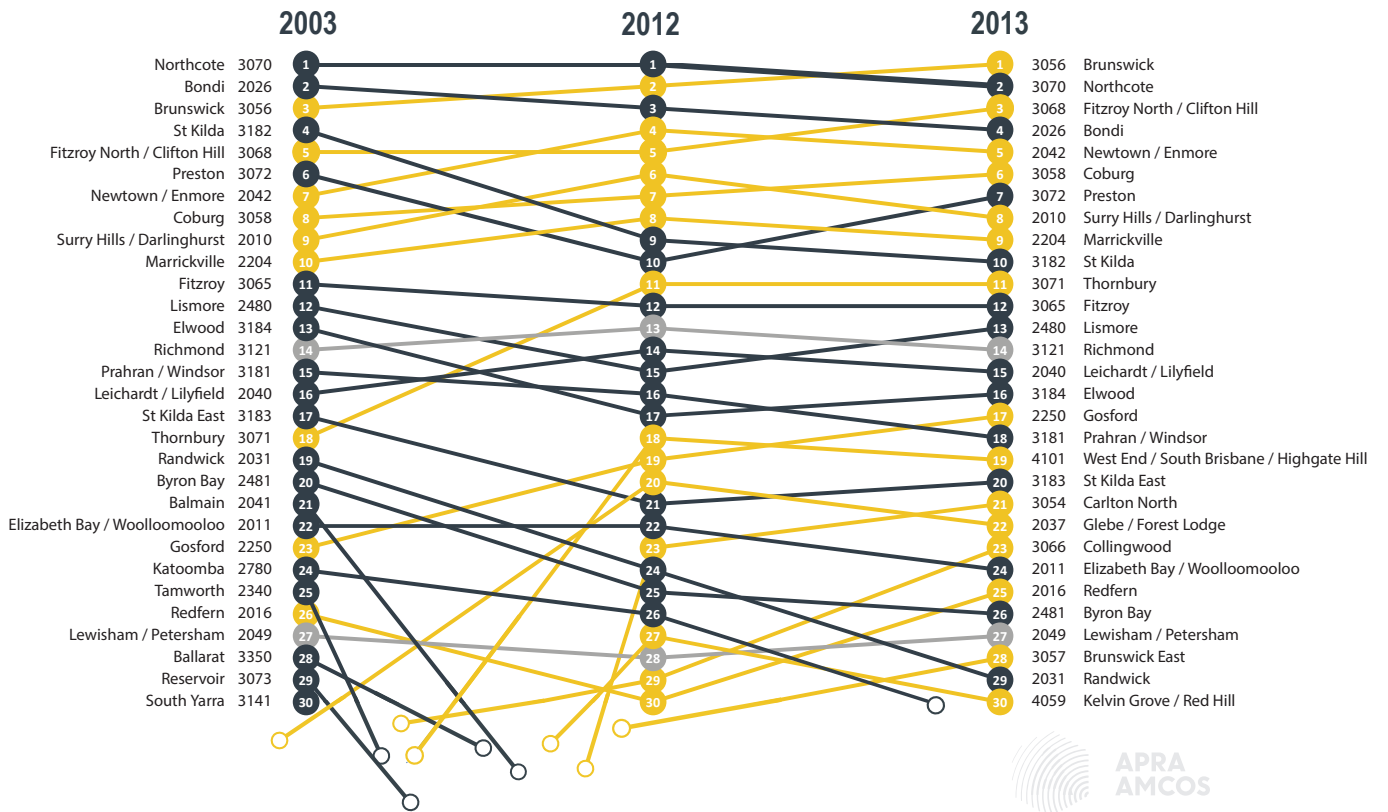

APRA AMCOS: National songwriter postcode rankings: overall national rankings

APRA AMCOS National songwriter postcode rankings: highest growth 2012-2013

Top 20 highest growth songwriting postcodes within national top 50 overall ranked suburbs

Tasmania

Rank	Postcode	Locality
1	7250	Launceston
2	7000	Hobart / North Hobart / West Hobart
3	7008	Lenah Valley / New Town
4	7004	South Hobart / Battery Point
5	7018	Bellerive
6	7310	Devenport
7	7005	Sandy Bay / Dynnyrne
8	7249	South Launceston / Youngtown
9	7009	Derwent Park / Lutana / Moonah and West Moonah
10	7053	Bonnet Hill / Tarooma